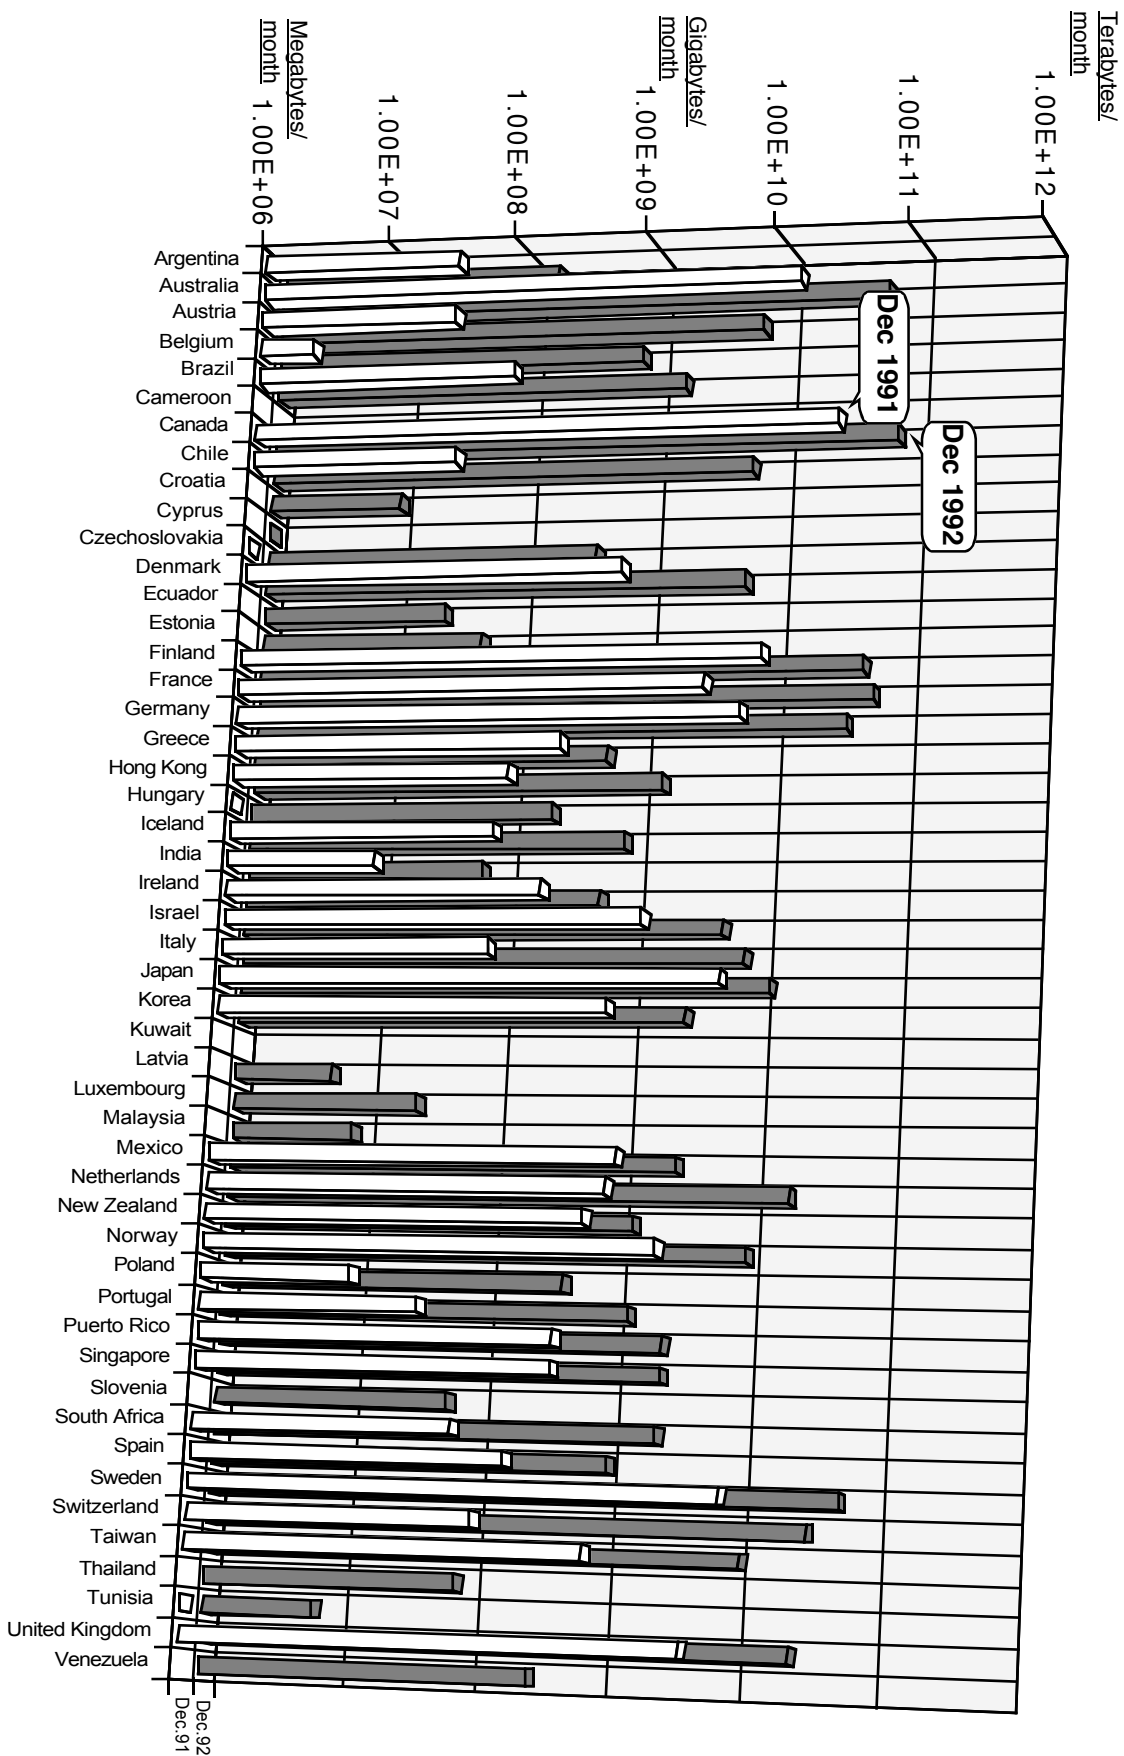

1992 Growth of Inbound US-NSF Internet Traffic

Source: <nis.nsf.net>/statistics/nsfnet.jan.1993