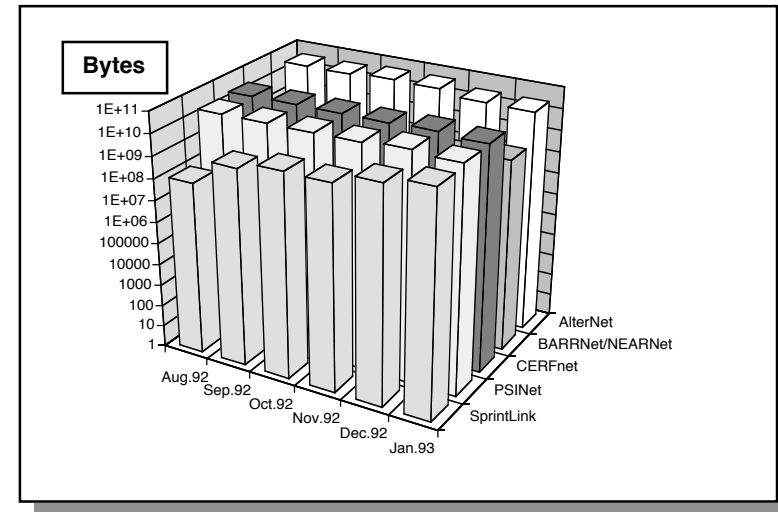

CIX-West-Outbound