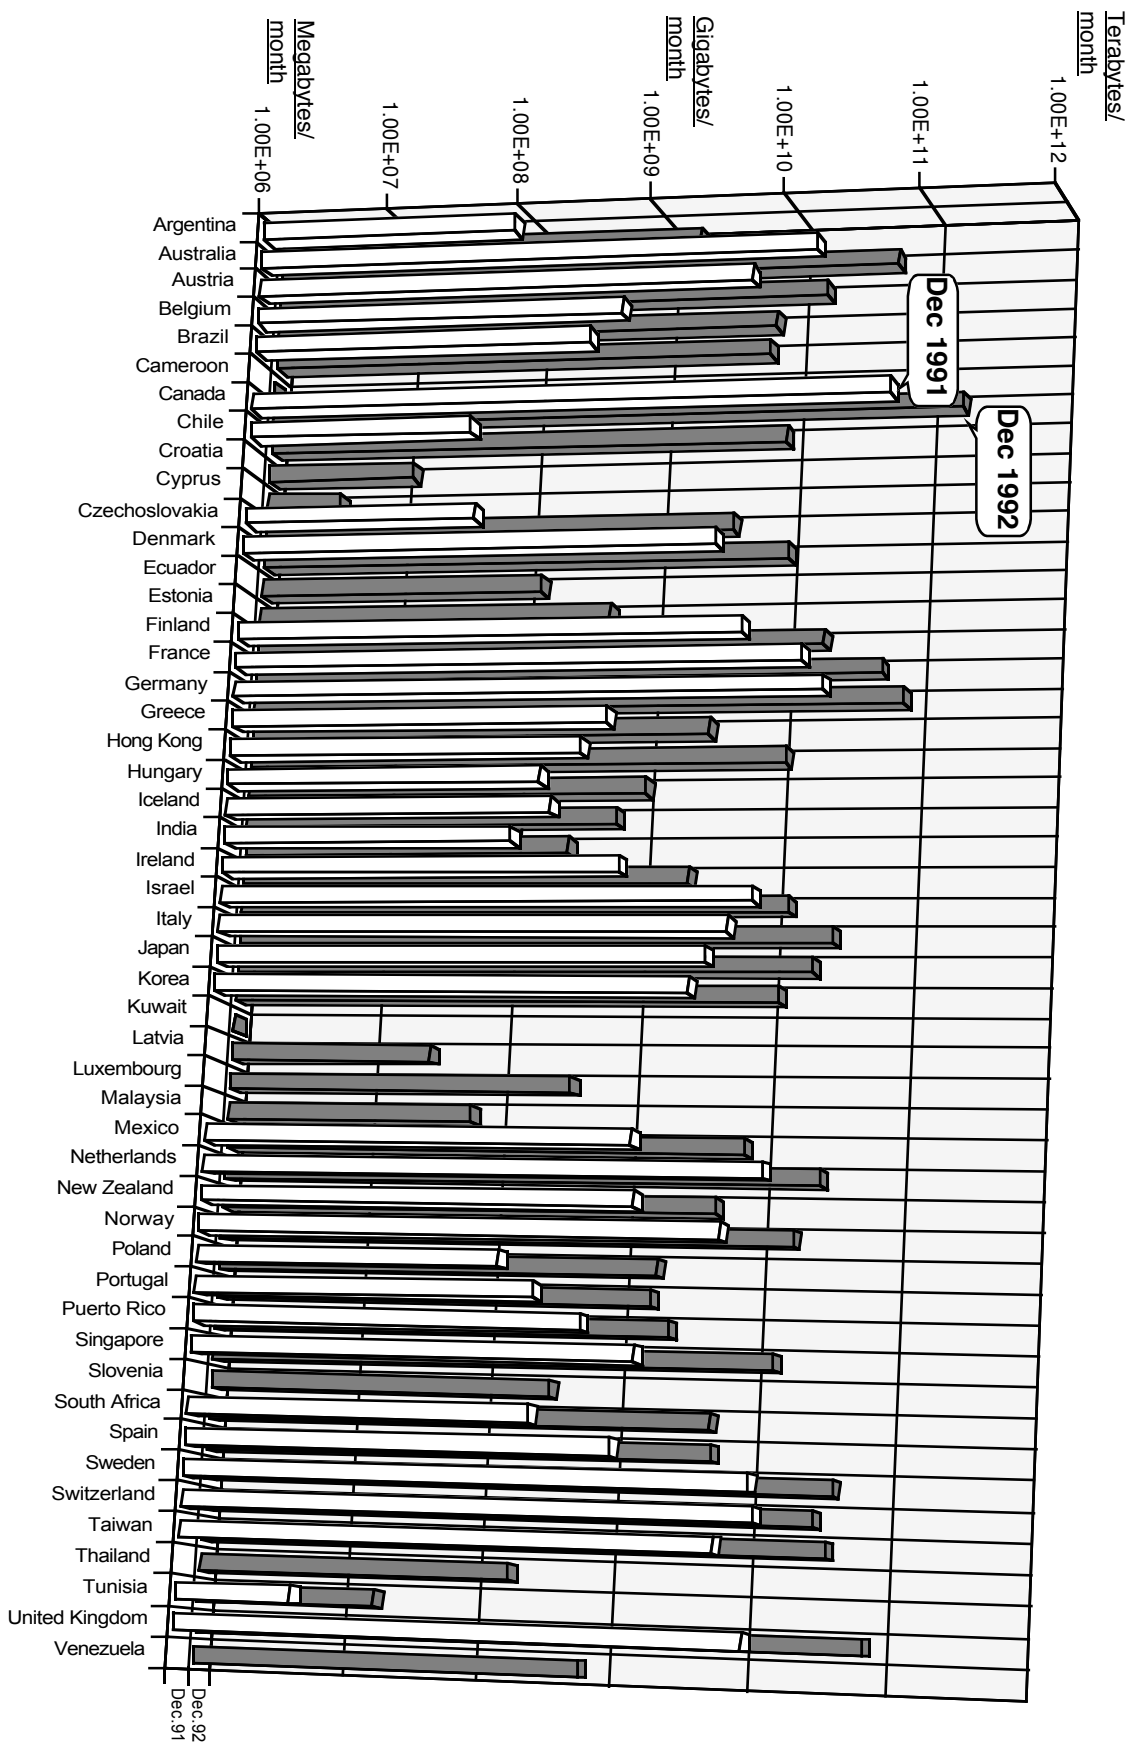

# NSF Backbone Network History of Traffic

Source: <nis.nsf.net>/statistics/nsfnet

Note: Combined T1 & T3 Traffic prior to Oct 1992

---

# **Internet-Based Traffic Statistics**

# NSF Internet Backbone Network History of Services

Percent of total traffic

Categories of Internet Services

# 1992 Growth of Outbound US-NSF Internet Traffic

Source: <nls.nsf.net>/statistics/nsfnat Jan 1993