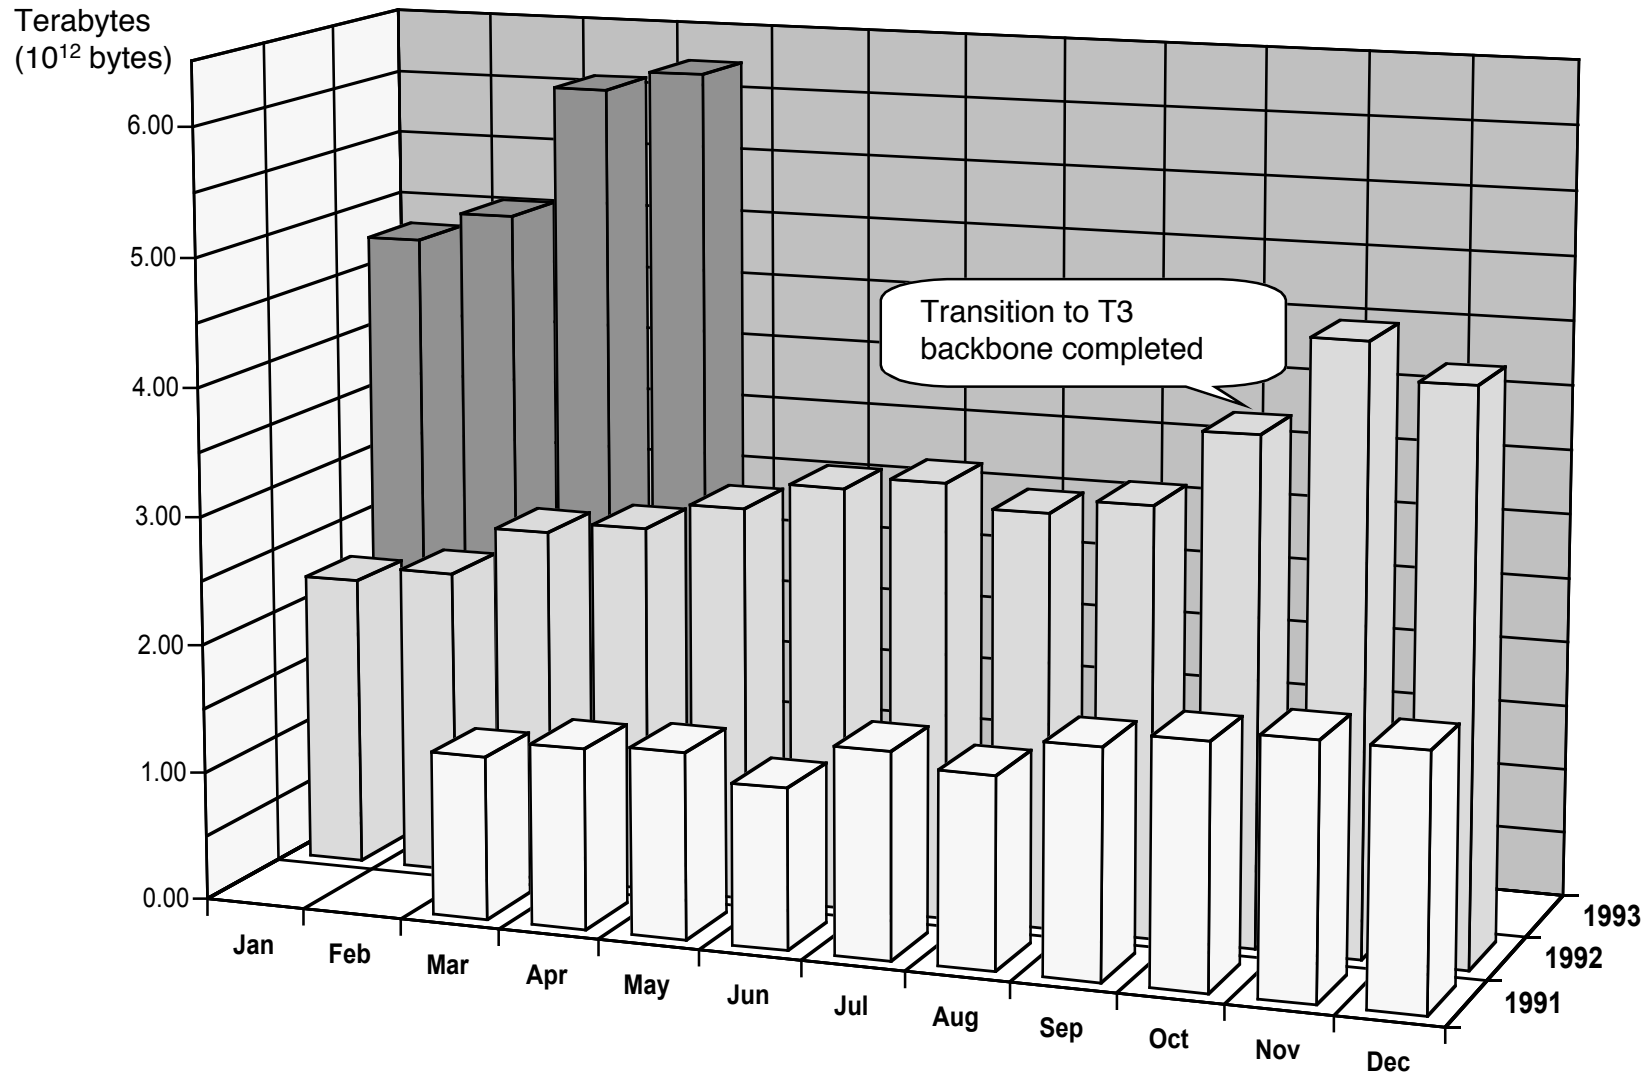

# NSF Backbone Network History of Traffic

Source: <nis.nsf.net>/statistics/nsfnet

Note: Combined T1 & T3 Traffic prior to Oct 1992

---

# **Internet-Based Traffic Statistics**

# NSF Internet Backbone Network History of Services

Percent of total traffic

Categories of Internet Services

# 1992 Growth of Outbound US-NSF Internet Traffic

Source: <nls.nsf.net>/statistics/nsfnat Jan 1993