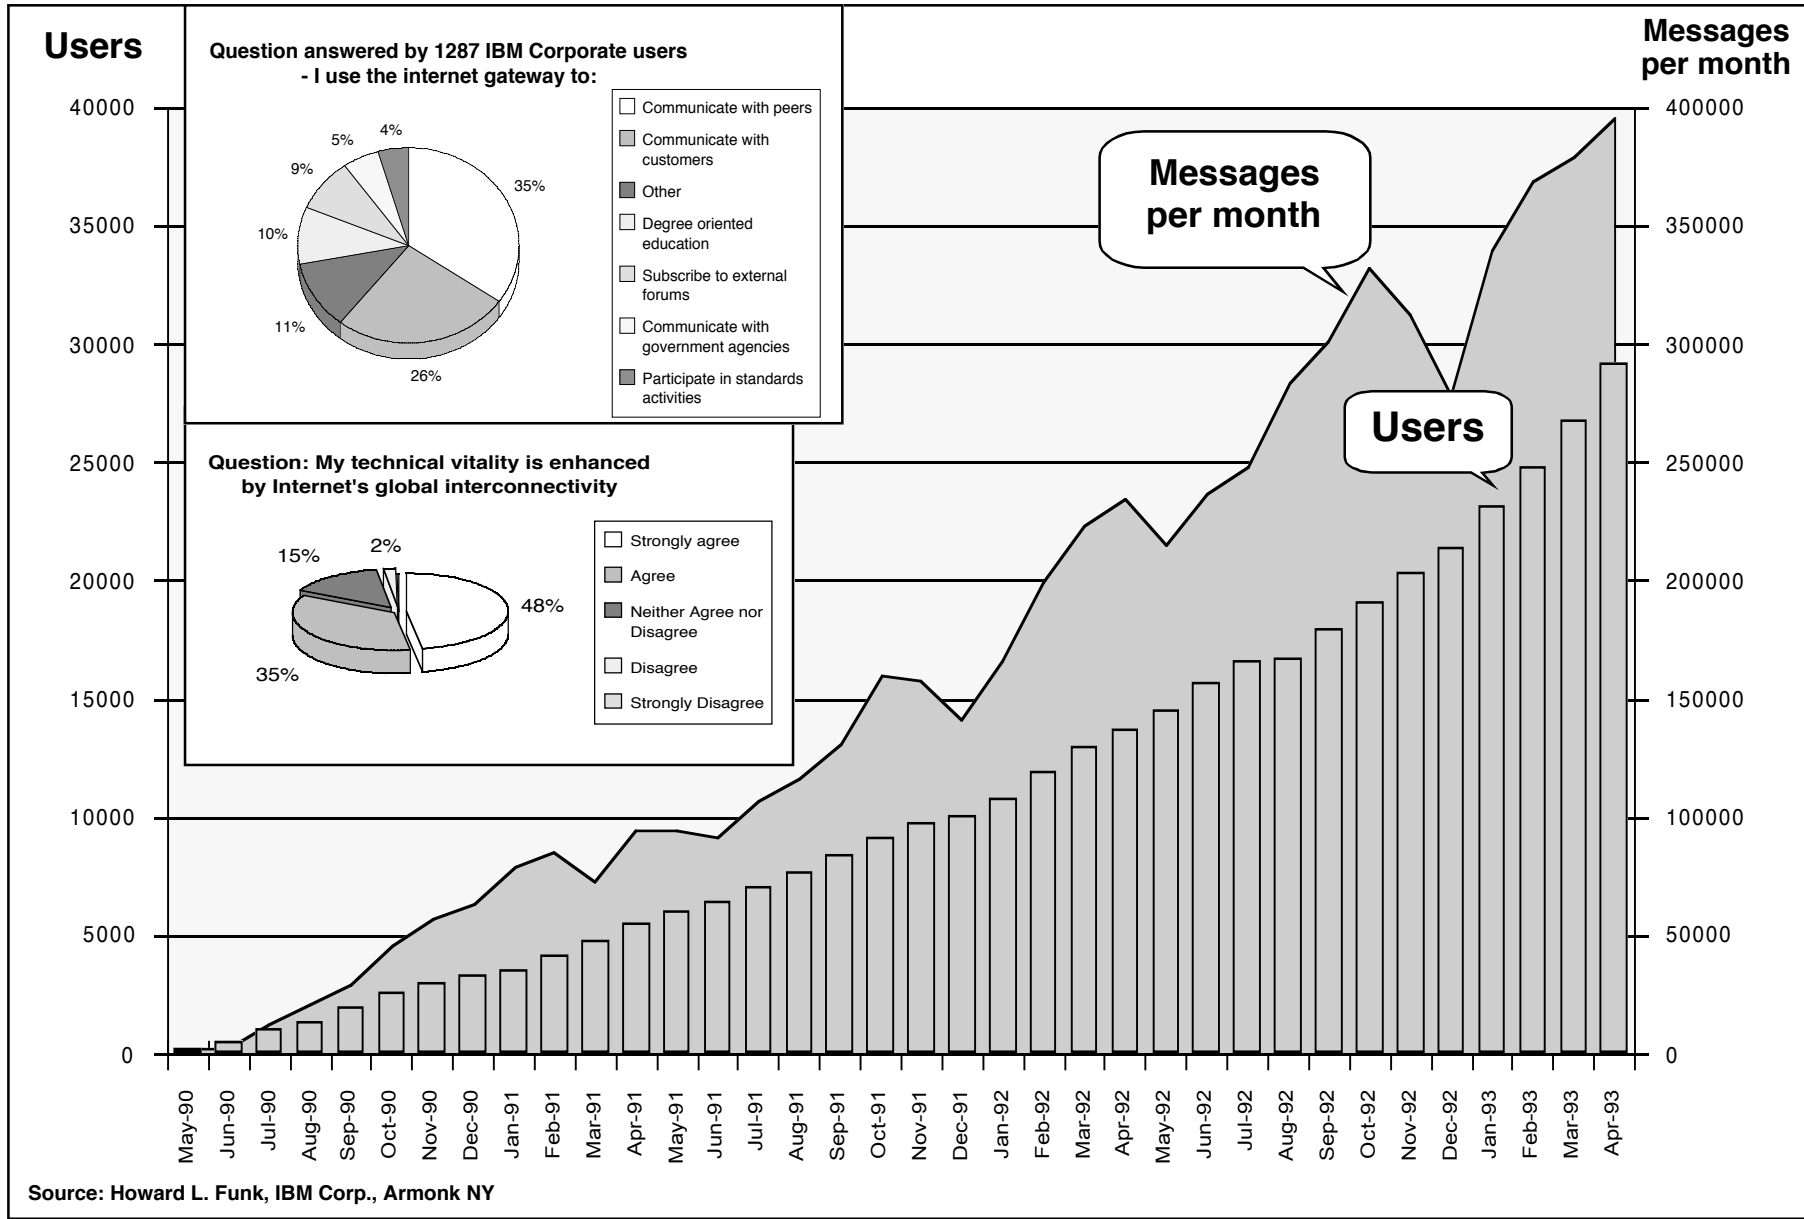

IBM Corporate-Internet Gateway Historical Profile